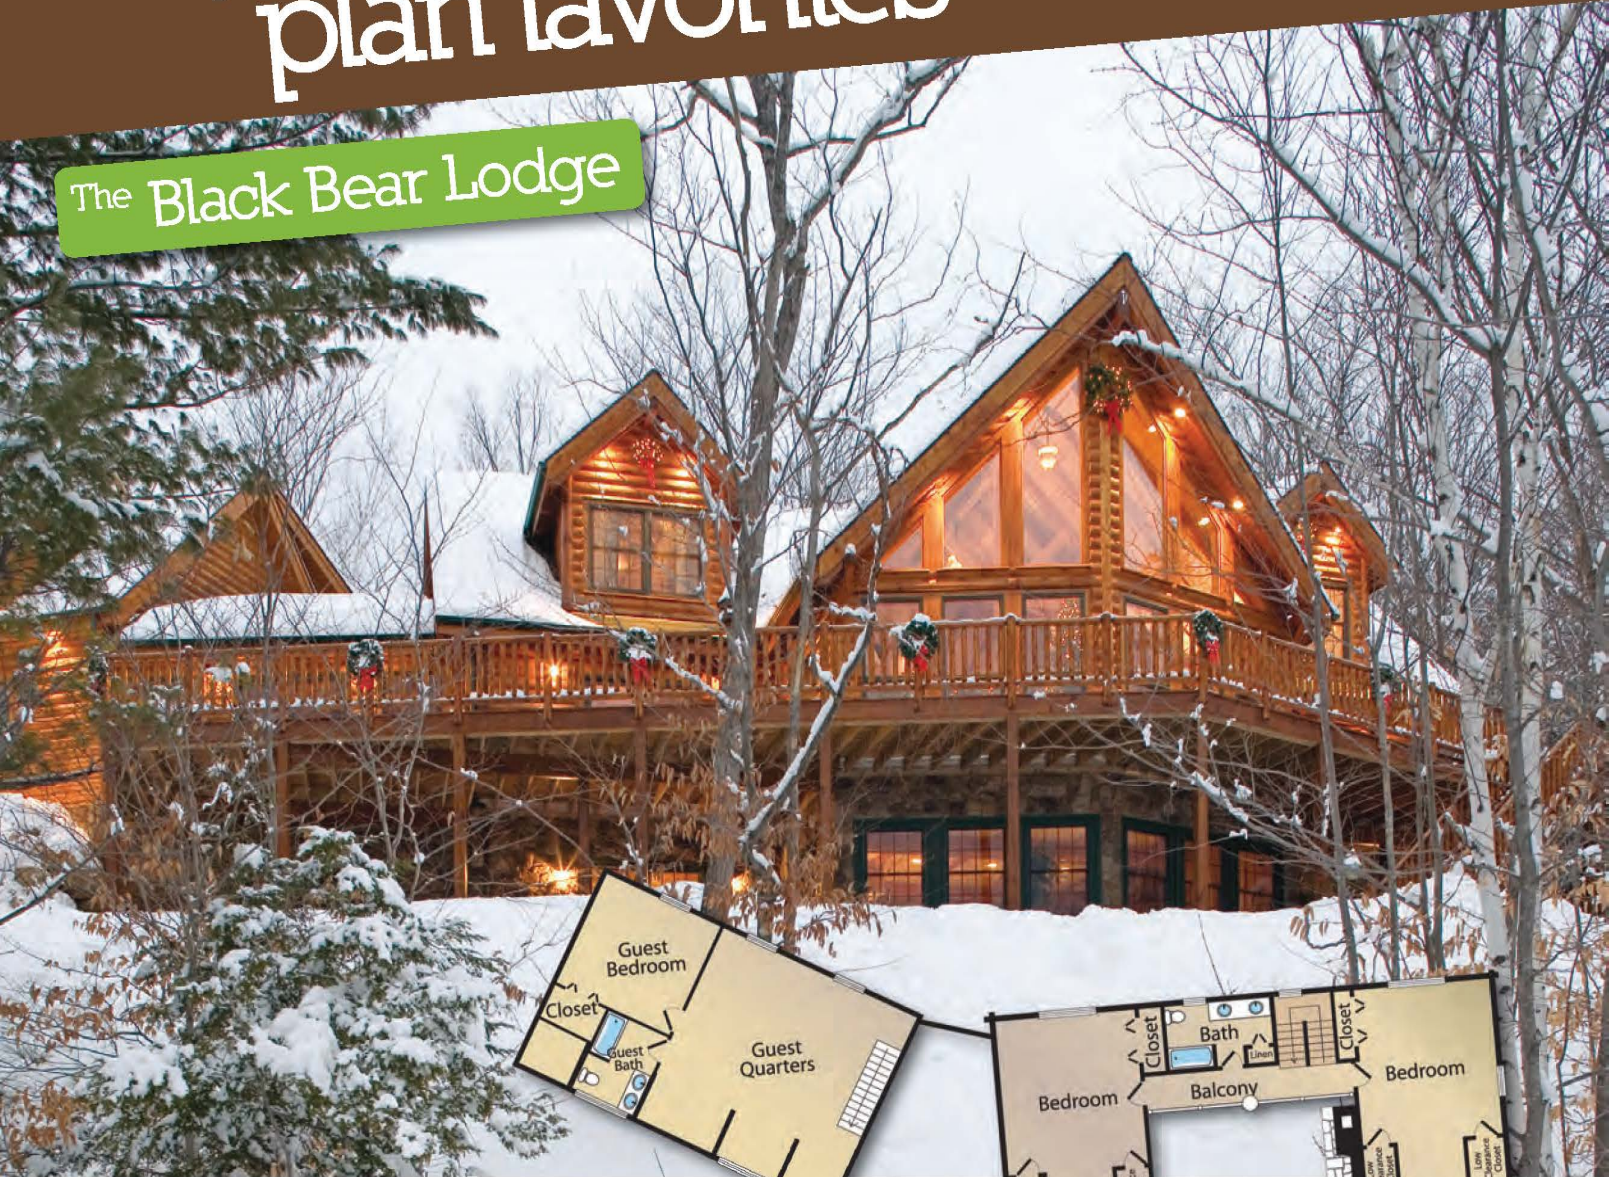

Popular plan favorites

The Black Bear Lodge

MAIN LEVEL

UPPER LEVEL

5013 SF Under Roof
3109 SF Heated
1000 SF Garage
904 SF Garage Apartment
2018 SF Optional Lower Level