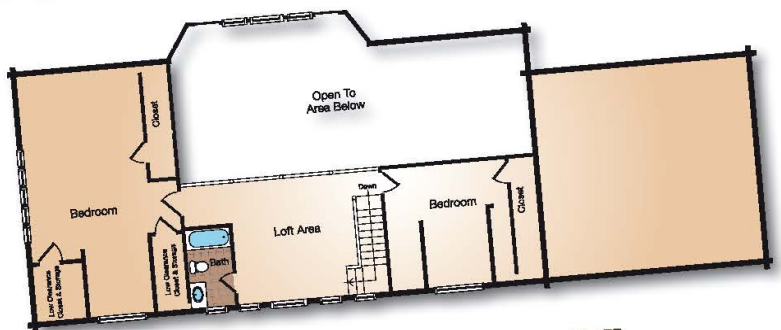

The Monteagle

MAIN LEVEL

5012 SF Under Roof
3053 SF Heated

UPPER LEVEL

1-800-970-CABIN
NaturalElementHomes.com

natural element homes