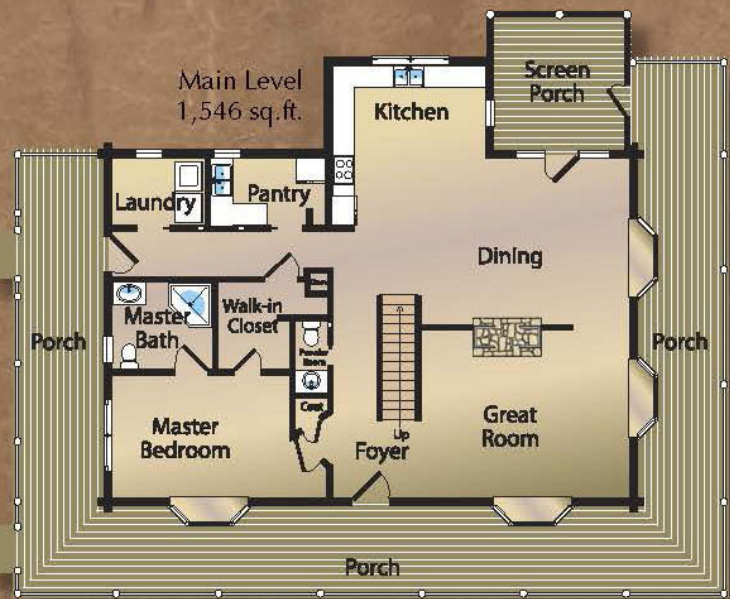

Classic Home Series

Sunrise Mountain

Covered porches wrap this home. Bay windows bring in the light and the view. Great details abound to please the whole family.

Features:

The foyer entrance boasts a grand staircase. Amenities like the pantry, laundry entrance and screen porch add value to this economical footprint.

- Master suite on main level
- 3 bedrooms
- 2.5 baths
- Soaring masonry fireplace
- Second floor with loft
- Spacious storage
- Optional walk out basement
- Total sq.ft. 2,519

Upper Level
973 sq.ft.