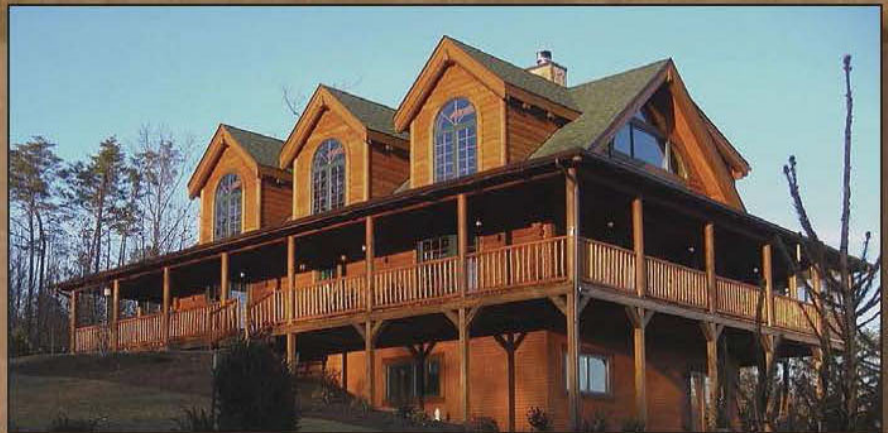

Classic Home Series

Sunrise Mountain

Covered porches wrap this home. Bay windows bring in the light and the view. Great details abound to please the whole family.

Features:

The foyer entrance boasts a grand staircase. Amenities like the pantry, laundry entrance and screen porch add value to this economical footprint.

- Master suite on main level
- 3 bedrooms
- 2.5 baths
- Soaring masonry fireplace
- Second floor with loft
- Spacious storage
- Optional walk out basement
- Total sq.ft. 2,519

Upper Level
973 sq.ft.