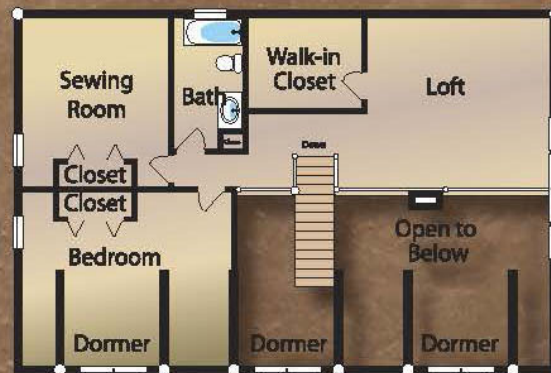

Classic Home Series

Sunrise Mountain

Covered porches wrap this home. Bay windows bring in the light and the view. Great details abound to please the whole family.

Features:

The foyer entrance boasts a grand staircase. Amenities like the pantry, laundry entrance and screen porch add value to this economical footprint.

- Master suite on main level
- 3 bedrooms
- 2.5 baths
- Soaring masonry fireplace
- Second floor with loft
- Spacious storage
- Optional walk out basement
- Total sq.ft. 2,519

Upper Level
973 sq.ft.