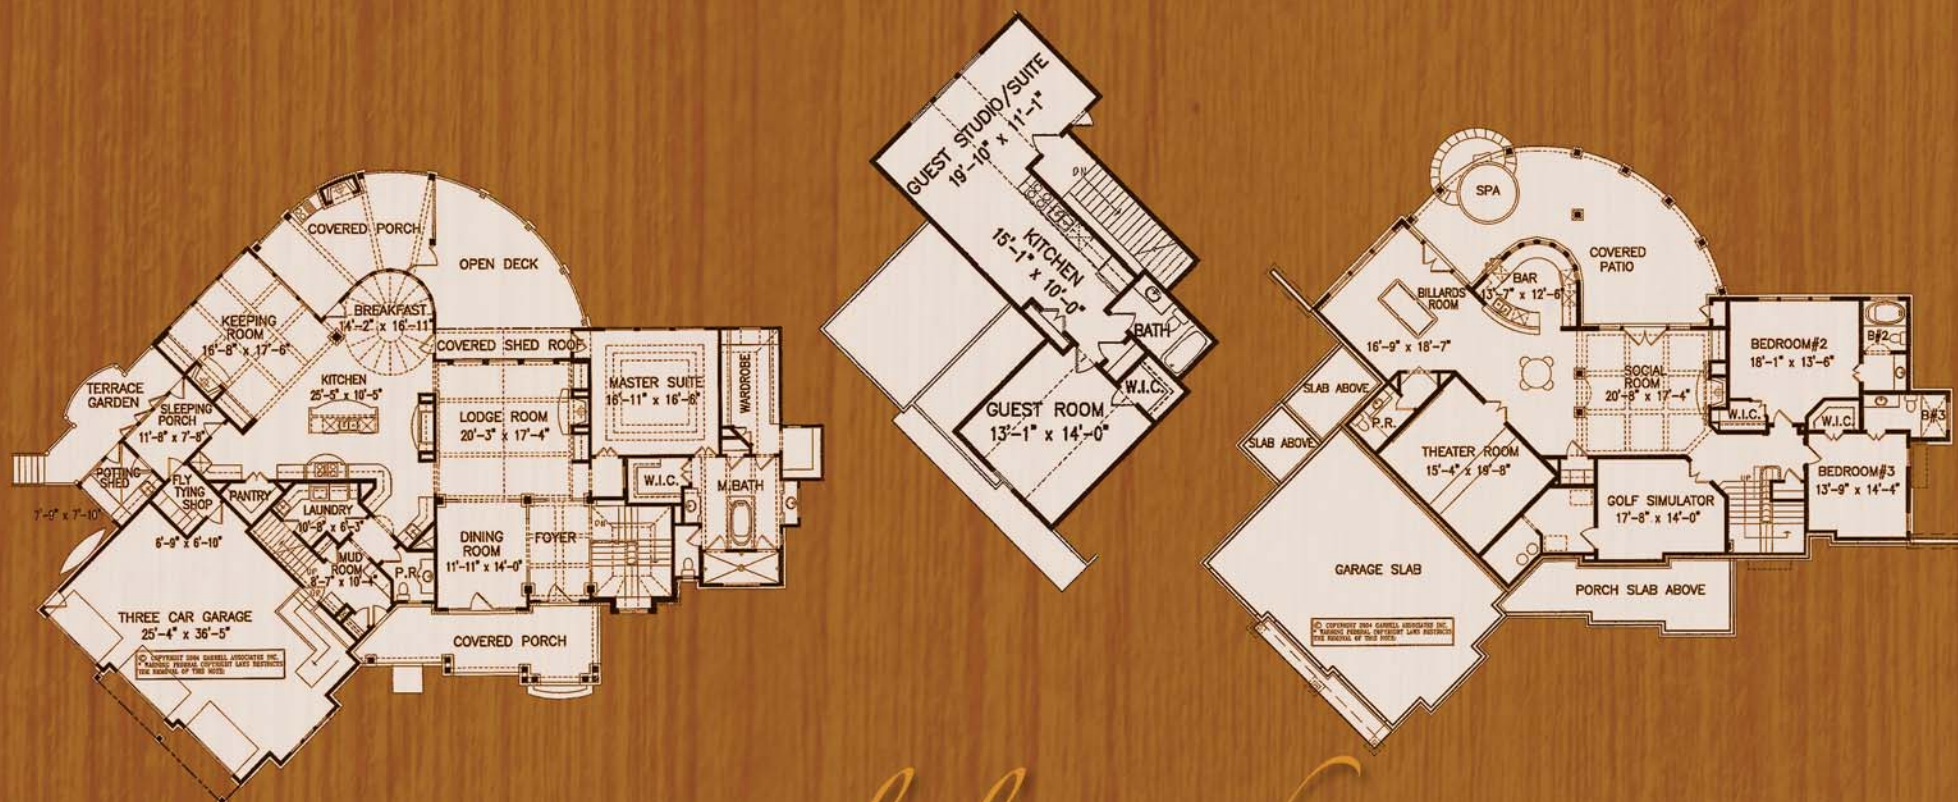

THE TRANQUILITY

© Copyright 2005 - 2008, Garrell Associates, Inc.

The Tranquility is an estate design by Garrell Associates and features many sought after features in a natural element home, including a second floor kitchen. Features: 4 Bedrooms • 4-1/2 Bathrooms • 1st Floor: 2887 SF • Terrace Level: 2,775 Square Feet
Total Living Area: 5662 Square Footage • Opt. 2nd Floor: 729 Square Feet